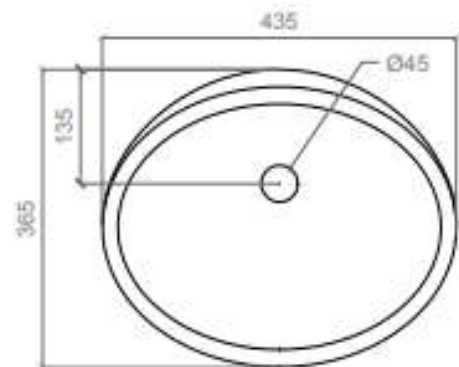

TECHNICAL SCHEDULE

Glass Design

Code: KOOL

Article: *kool*
Category: *Countertop washbasin*
Material: *VetroFreddo®*
Overflow: *No*
Weight: *kg ± 5,50*

Additional Colour options available
Please ask your Metrix representative
or visit Glass Design Website
www.glassdesign.it

Oval countertop washbasin with inclined cut and corners with sharp edges, produced in VetroFreddo®.

TAP AND SINK POSITIONING

HOLE ON THE TOP

Inspirational + European + Bathroomware