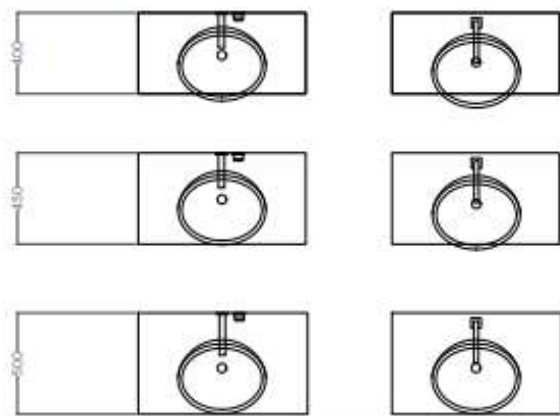

TECHNICAL SCHEDULE

Glass Design

Code: KOOL

Article: *kool*
Category: *Countertop washbasin*
Material: *VetroFreddo®*
Overflow: *No*
Weight: *kg ± 5,50*

Additional Colour options available
Please ask your Metrix representative
or visit Glass Design Website
www.glassdesign.it

Oval countertop washbasin with inclined cut and corners with sharp edges, produced in VetroFreddo®.

TAP AND SINK POSITIONING

HOLE ON THE TOP

Inspirational + European + Bathroomware