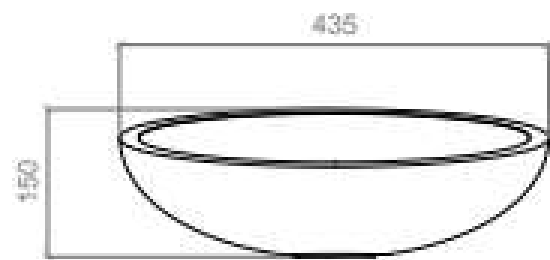

TECHNICAL SCHEDULE

Glass Design

Code: KOOL

Article: *kool*
Category: *Countertop washbasin*
Material: *VetroFreddo®*
Overflow: *No*
Weight: *kg ± 5,50*

Additional Colour options available
Please ask your Metrix representative
or visit Glass Design Website
www.glassdesign.it

Oval countertop washbasin with inclined cut and corners with sharp edges, produced in VetroFreddo®.

TAP AND SINK POSITIONING

HOLE ON THE TOP

Inspirational + European + Bathroomware