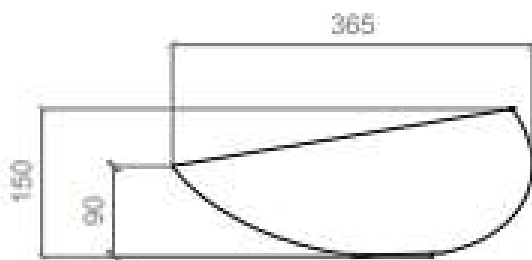

TECHNICAL SCHEDULE

Glass Design

Code: KOOL

Article: *kool*
Category: *Countertop washbasin*
Material: *VetroFreddo®*
Overflow: *No*
Weight: *kg ± 5,50*

Additional Colour options available
Please ask your Metrix representative
or visit Glass Design Website
www.glassdesign.it

Oval countertop washbasin with inclined cut and corners with sharp edges, produced in VetroFreddo®.

TAP AND SINK POSITIONING

HOLE ON THE TOP

Inspirational + European + Bathroomware