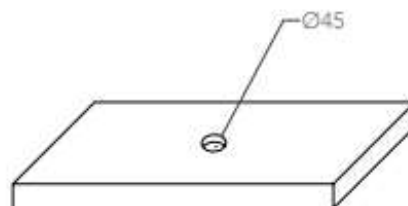

TECHNICAL SCHEDULE

Glass Design

Code: KOOL

Article: *kool*
Category: *Countertop washbasin*
Material: *VetroFreddo®*
Overflow: *No*
Weight: *kg ± 5,50*

Additional Colour options available
Please ask your Metrix representative
or visit Glass Design Website
www.glassdesign.it

Oval countertop washbasin with inclined cut and corners with sharp edges, produced in VetroFreddo®.

TAP AND SINK POSITIONING

HOLE ON THE TOP

Inspirational + European + Bathroomware